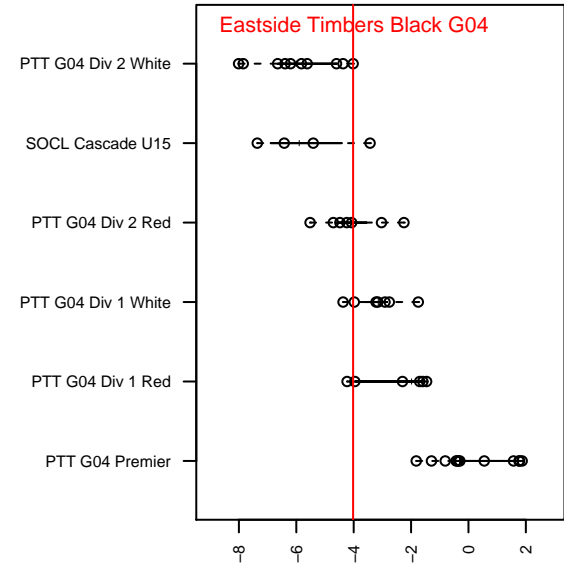

Eastside Timbers Black G04

Eastside Timbers
 Gresham, OR
 G04 total strength=795
 attack=1.19 defense=0.81
 fall league = PTT G04 Div 2 White
 spr league = Spr OYS G04 Div 2 Red
 notes= Rosenberg

alt names used:
 Eastside Timbers 04G Black
 EastSide Timbers '04G Black
 EASTSIDE TIMBERS 04G BLACK (OR)
 ET 04G Black
 Eastside Timbers 04G Black
 Eastside Timbers 04G Black

Venues played:
 2016 Clash At the Border Div 2 Gold/Silver U13
 2016 Beaverton Cup GU13 Silver
 2016 Bend Premier Cup Kendall Johnson (Silver)
 2016 PTT G04 Division 2 White
 2016 OYS Founders Cup G04
 2016 Spr OYS G04 Division 2 Red

**attack and defense variance (black dot)
relative to other teams
and top 10 in region**

**attack and defense rating
relative to others at age
and all opponents in last 13 months**

Performance relative to 13 month average