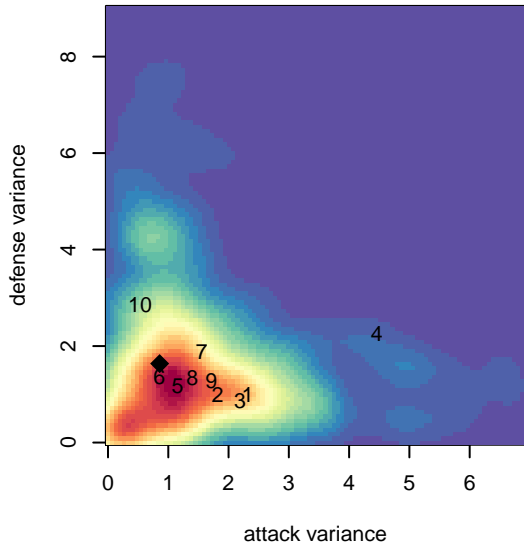

Eastside Timbers Black G04

Eastside Timbers
 Gresham, OR
 G04 total strength=795
 attack=1.19 defense=0.81
 fall league = PTT G04 Div 2 White
 spr league = Spr OYS G04 Div 2 Red
 notes= Rosenberg

alt names used:
 Eastside Timbers 04G Black
 EastSide Timbers '04G Black
 EASTSIDE TIMBERS 04G BLACK (OR)
 ET 04G Black
 Eastside Timbers 04G Black
 Eastside Timbers 04G Black

Venues played:
 2016 Clash At the Border Div 2 Gold/Silver U13
 2016 Beaverton Cup GU13 Silver
 2016 Bend Premier Cup Kendall Johnson (Silver)
 2016 PTT G04 Division 2 White
 2016 OYS Founders Cup G04
 2016 Spr OYS G04 Division 2 Red

**attack and defense variance (black dot)
relative to other teams
and top 10 in region**

**attack and defense rating
relative to others at age
and all opponents in last 13 months**

Performance relative to 13 month average