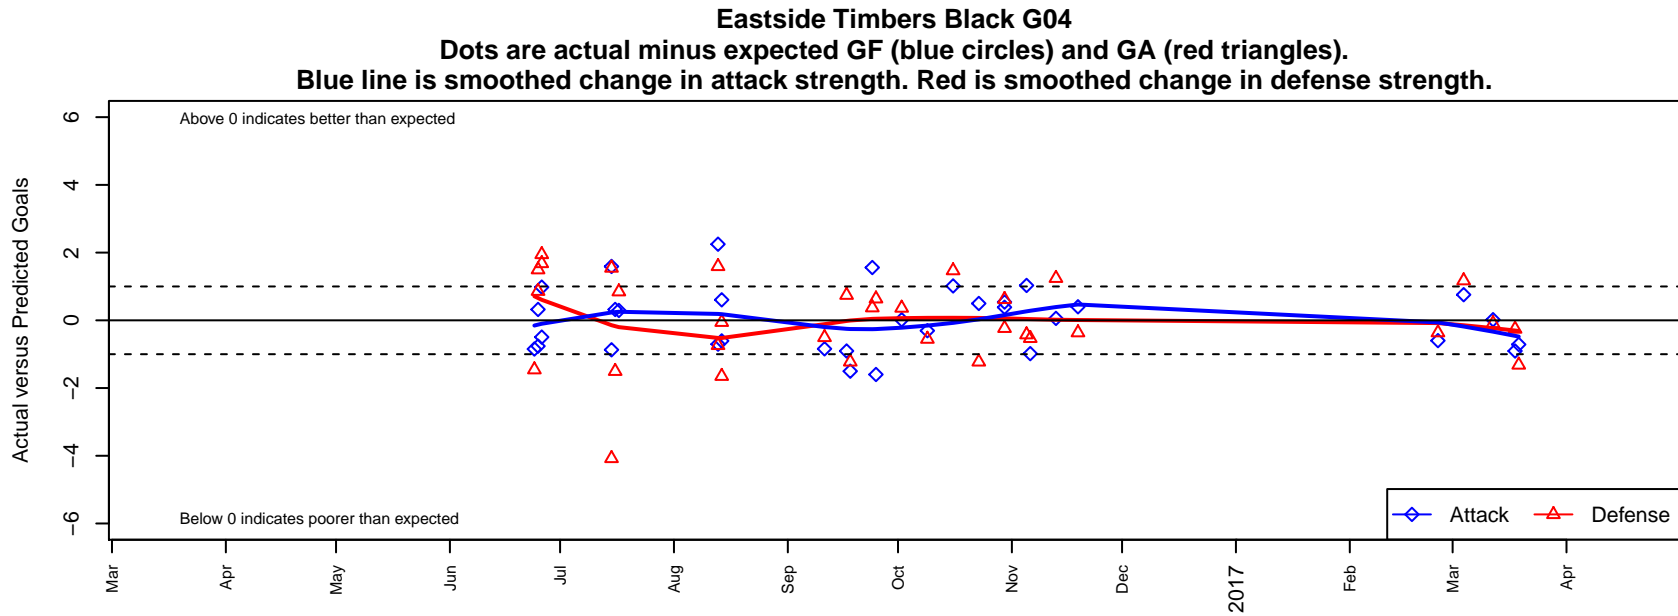

Eastside Timbers Black G04

Eastside Timbers
 Gresham, OR
 G04 total strength=795
 attack=1.19 defense=0.81
 fall league = PTT G04 Div 2 White
 spr league = Spr OYS G04 Div 2 Red
 notes= Rosenberg

alt names used:
 Eastside Timbers 04G Black
 EastSide Timbers '04G Black
 EASTSIDE TIMBERS 04G BLACK (OR)
 ET 04G Black
 Eastside Timbers 04G Black
 Eastside Timbers 04G Black

**attack and defense variance (black dot)
relative to other teams
and top 10 in region**

**attack and defense rating
relative to others at age
and all opponents in last 13 months**

Performance relative to 13 month average