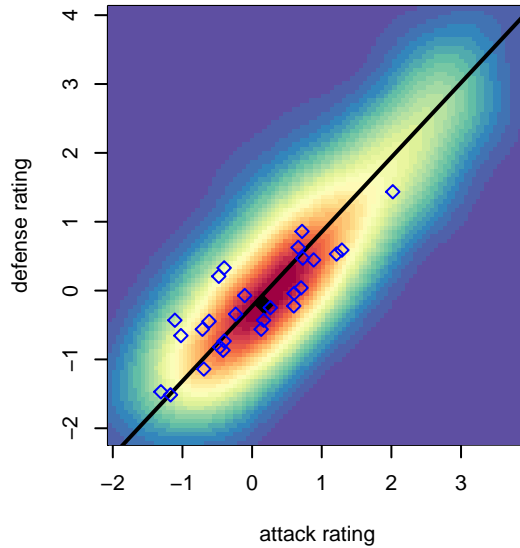

Eastside Timbers Black G04

Eastside Timbers
 Gresham, OR
 G04 total strength=795
 attack=1.19 defense=0.81
 fall league = PTT G04 Div 2 White
 spr league = Spr OYS G04 Div 2 Red
 notes= Rosenberg

alt names used:
 Eastside Timbers 04G Black
 EastSide Timbers '04G Black
 EASTSIDE TIMBERS 04G BLACK (OR)
 ET 04G Black
 Eastside Timbers 04G Black
 Eastside Timbers 04G Black

Venues played:
 2016 Clash At the Border Div 2 Gold/Silver U13
 2016 Beaverton Cup GU13 Silver
 2016 Bend Premier Cup Kendall Johnson (Silver)
 2016 PTT G04 Division 2 White
 2016 OYS Founders Cup G04
 2016 Spr OYS G04 Division 2 Red

**attack and defense variance (black dot)
relative to other teams
and top 10 in region**

**attack and defense rating
relative to others at age
and all opponents in last 13 months**

Performance relative to 13 month average