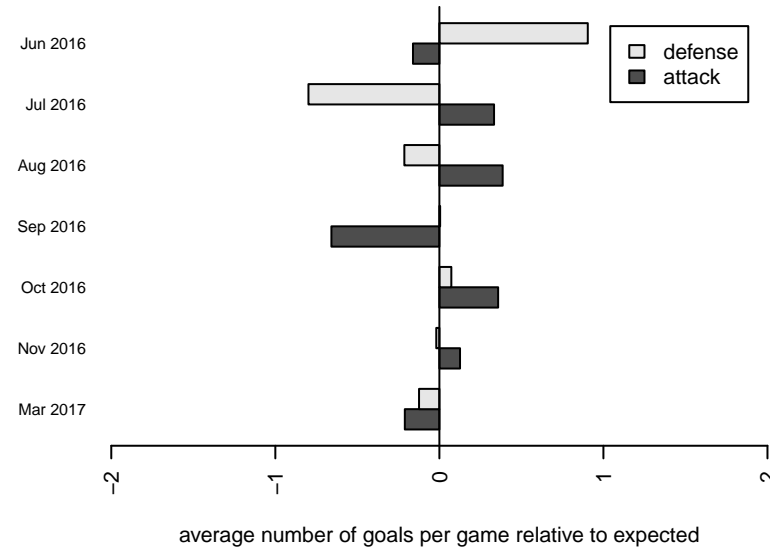

Performance relative to 13 month average