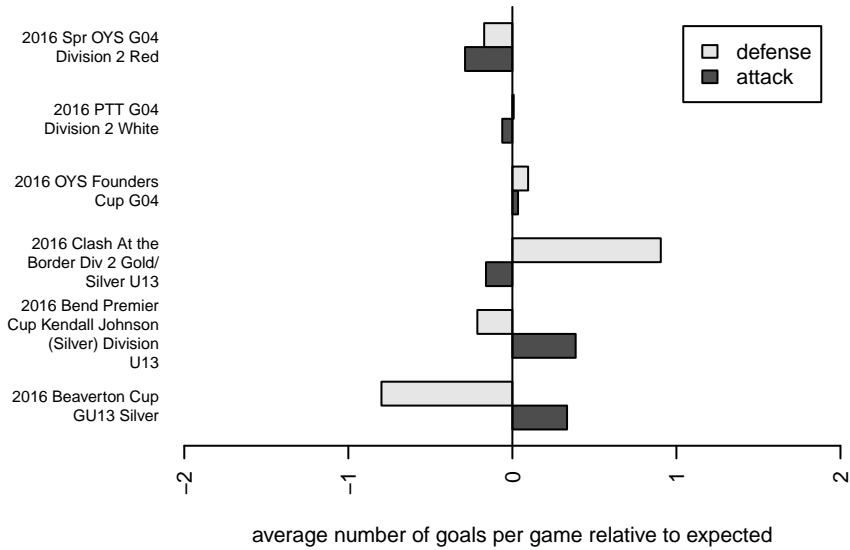

Eastside Timbers Black G04

Eastside Timbers
 Gresham, OR
 G04 total strength=795
 attack=1.19 defense=0.81
 fall league = PTT G04 Div 2 White
 spr league = Spr OYS G04 Div 2 Red
 notes= Rosenberg

alt names used:
 Eastside Timbers 04G Black
 EastSide Timbers '04G Black
 EASTSIDE TIMBERS 04G BLACK (OR)
 ET 04G Black
 Eastside Timbers 04G Black
 Eastside Timbers 04G Black

Venues played:
 2016 Clash At the Border Div 2 Gold/Silver U13
 2016 Beaverton Cup GU13 Silver
 2016 Bend Premier Cup Kendall Johnson (Silver)
 2016 PTT G04 Division 2 White
 2016 OYS Founders Cup G04
 2016 Spr OYS G04 Division 2 Red

**attack and defense variance (black dot)
relative to other teams
and top 10 in region**

**attack and defense rating
relative to others at age
and all opponents in last 13 months**

Performance relative to 13 month average